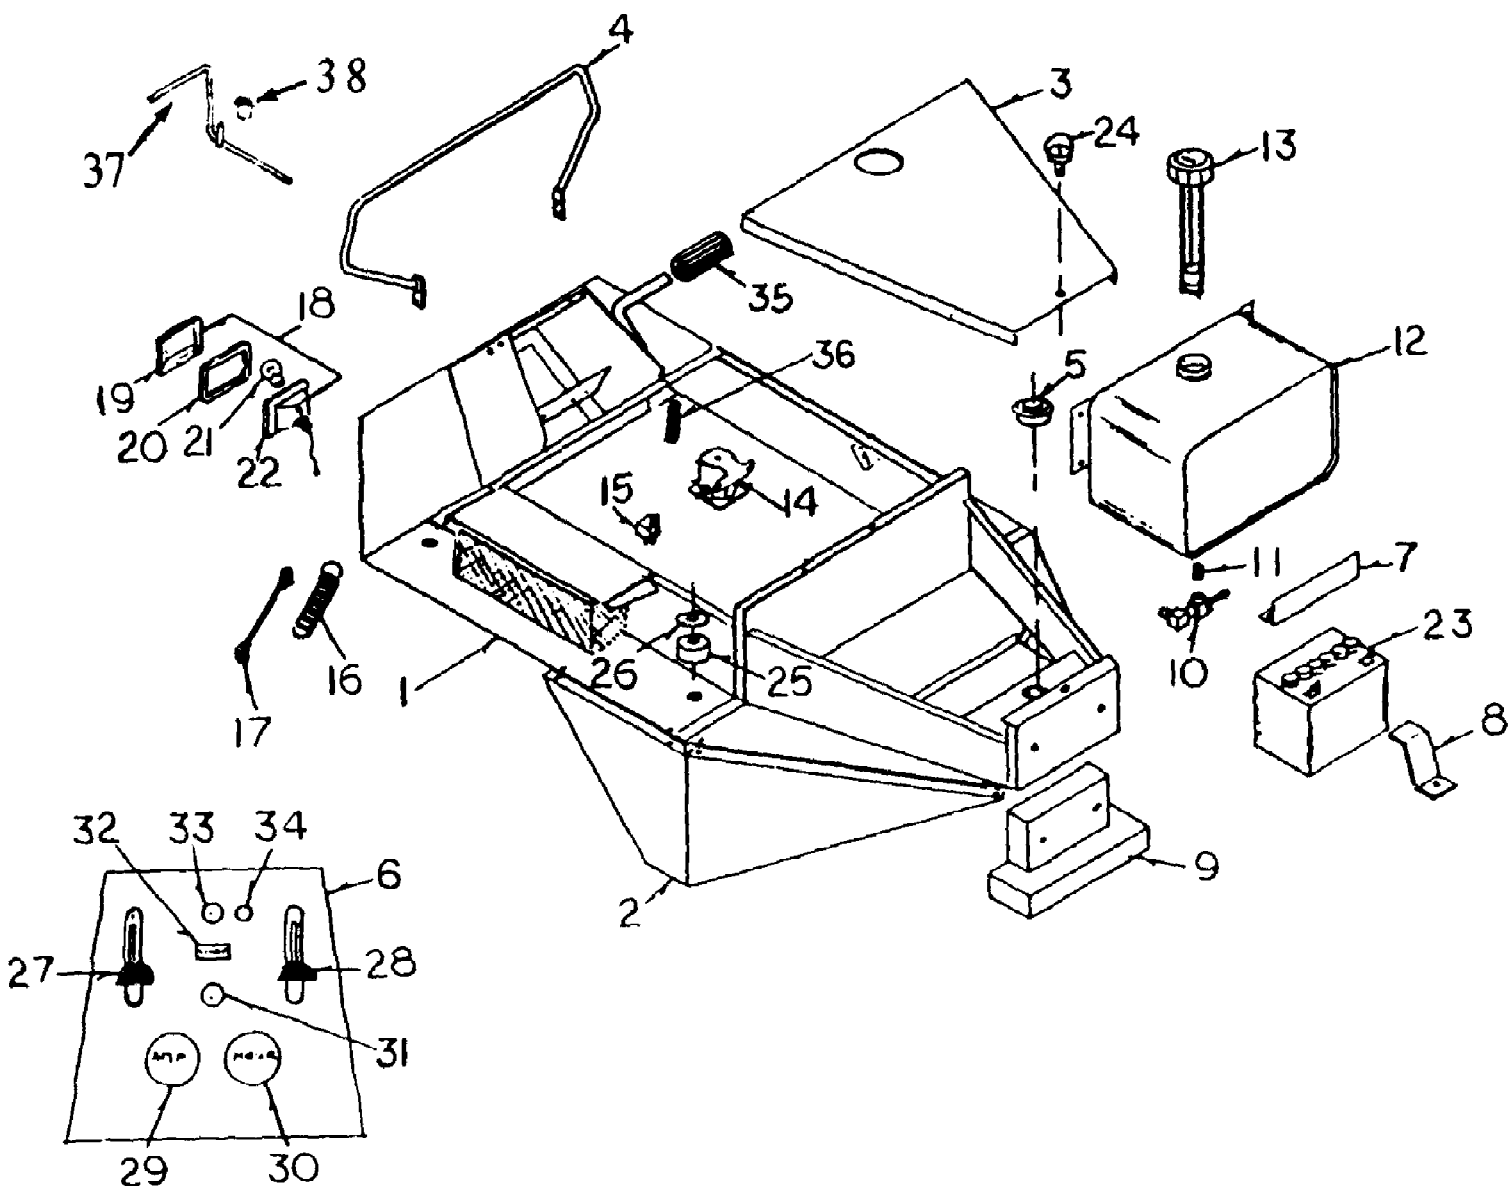

133-005-190 FR-14 (1993)
Body Assembly

133-005-190 FR-14 (1993)
Body Assembly

Page 16 of 33

Ref #	Part Number	Qty	S/P/F	Description
1	WD-201-0000	1		Body
2	WD-201-0016	1	F	Fender, LH (FR-12)
	WD-201-0017	1		Fender, RH (FR-12)
	WD-C41167	1		Fender, LH (FR-14, FR-16)
	WD-C41167	1		Fender, RH (FR-14, FR-16)
3	WD-201-0009	1		Back Cover
4	WD-200-0007	1		Guard Rail
5	WD-900-3501	2	S	Bearing
6	WD-201-0006	1	S	Dash Board
7	WD-200-0019	1		Hold Down, Battery
8	WD-200-0021	1		Battery Post Protector
9	WD-230-0002	1		Tail Weight (Optional)
10	WD-900-5513	1		Shutoff Valve, Fuel
11	WD-900-5706	1		Nipple, 1/8" x Close
12	WD-900-5533	1		Fuel Tank
13	WD-900-5561	1	S	Fuel Tank Cap w/Gauge
14	WD-900-2005	1		Solenoid
15	WD-900-2037	1	S	Relay
16	WD-900-5516	2		Deck Spring
17	WD-900-5518	2	S	Deck Lift Cable
18	WD-900-2014	2		Light Assembly
19	WD-900-2024	1	S	Lens
20	WD-900-2068	1		Gasket
21	WD-900-2025	1	S	Bulb
22	WD-900-2026	1		Lamp
23	WD-900-2060	1		Battery
24	WD-900-5522	1		Dzus Fastener
25	WD-900-5509	8		Rubber Body Mount
26	WD-200-0015	4		Body Mount Washer
27	WD-900-5508	1		Choke Cable
28	WD-900-5605	1	S	Throttle Cable
29	WD-900-2002	1		Amp Meter
30	WD-900-2023	1	S	Hour Meter
31	WD-900-2003	1	S	Ignition Switch
32	WD-900-2027	1	S	Light Switch
33	WD-900-2028	1	S	Clutch Switch
34	WD-900-2041	1		Oil Light
35	WD-900-5563	1	S	Brake Pedal Pad
36	WD-900-5562	1		Spring
37	WD-C38653	1		Lever - Brake Lock
38	WD-C38654	1		Pivot - Lever
	WD-900-5560	1		Kit - Foot Pads (Set of 3)