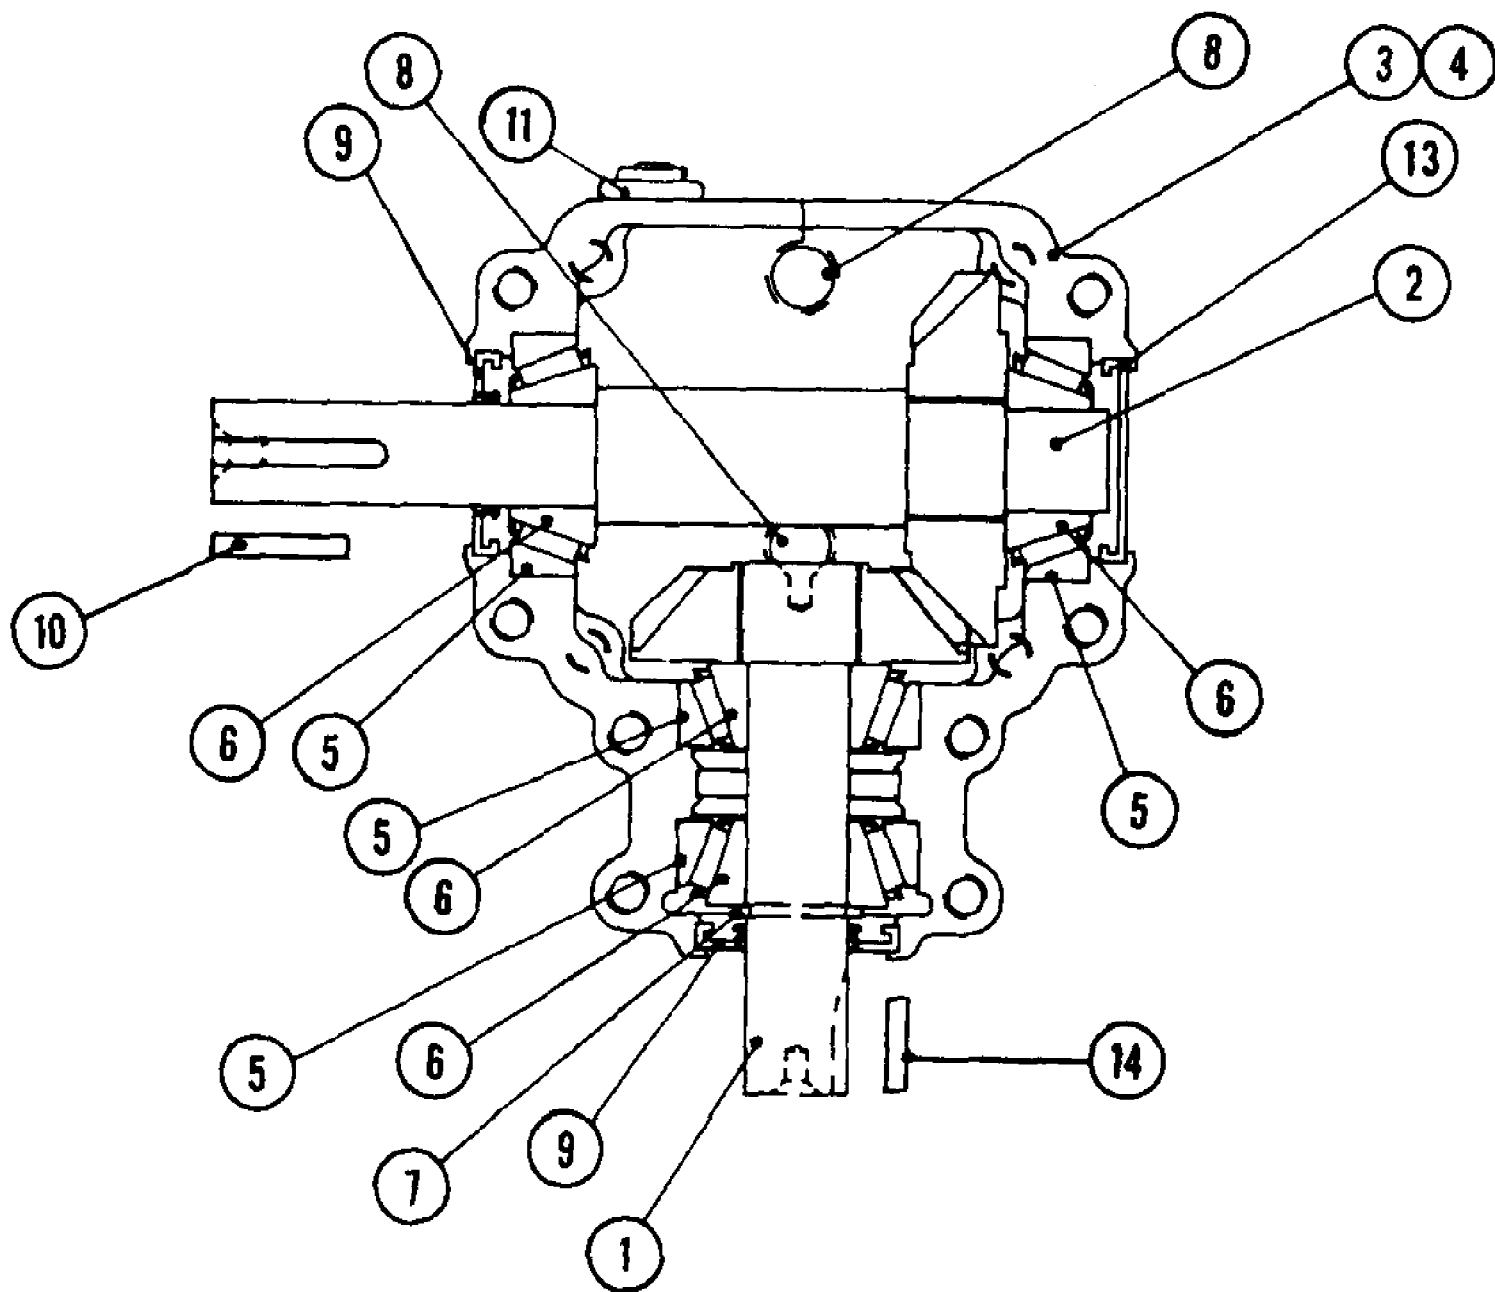

133-005-190 FR-14 (1993)
Gear Box (Superior)

Page 24 of 33

Ref #	Part Number	Qty	S/P/F	Description
1	WD-C42924	1		SHAFT - pinion with gear
2	WD-C42923	1		SHAFT - cross with gear
3	WD-C42917	1		HOUSING - with tapped holes
4	WD-C42927	1		HOUSING - with thru holes (Not shown)
5	WD-C42918	4		CUP - bearing
6	WD-C42921	4		CONE - bearing
7	WD-C42919	1		RING - retaining
8	WD-C42920	3		PLUG - pipe 1/4"
9	WD-C42922	2		SEAL - shaft
10	WD-C29581	1		KEY 3/16" x 1" input shaft
11	WD-C42928	1		PIPE - vent
?12	WD-C42926	8		BOLT - 5/6" x 1" socket head (Not shown)
13	WD-C42925	1		CAP - end
14	WD-C28215	1		KEY - 3/16" x 5/8" output shaft