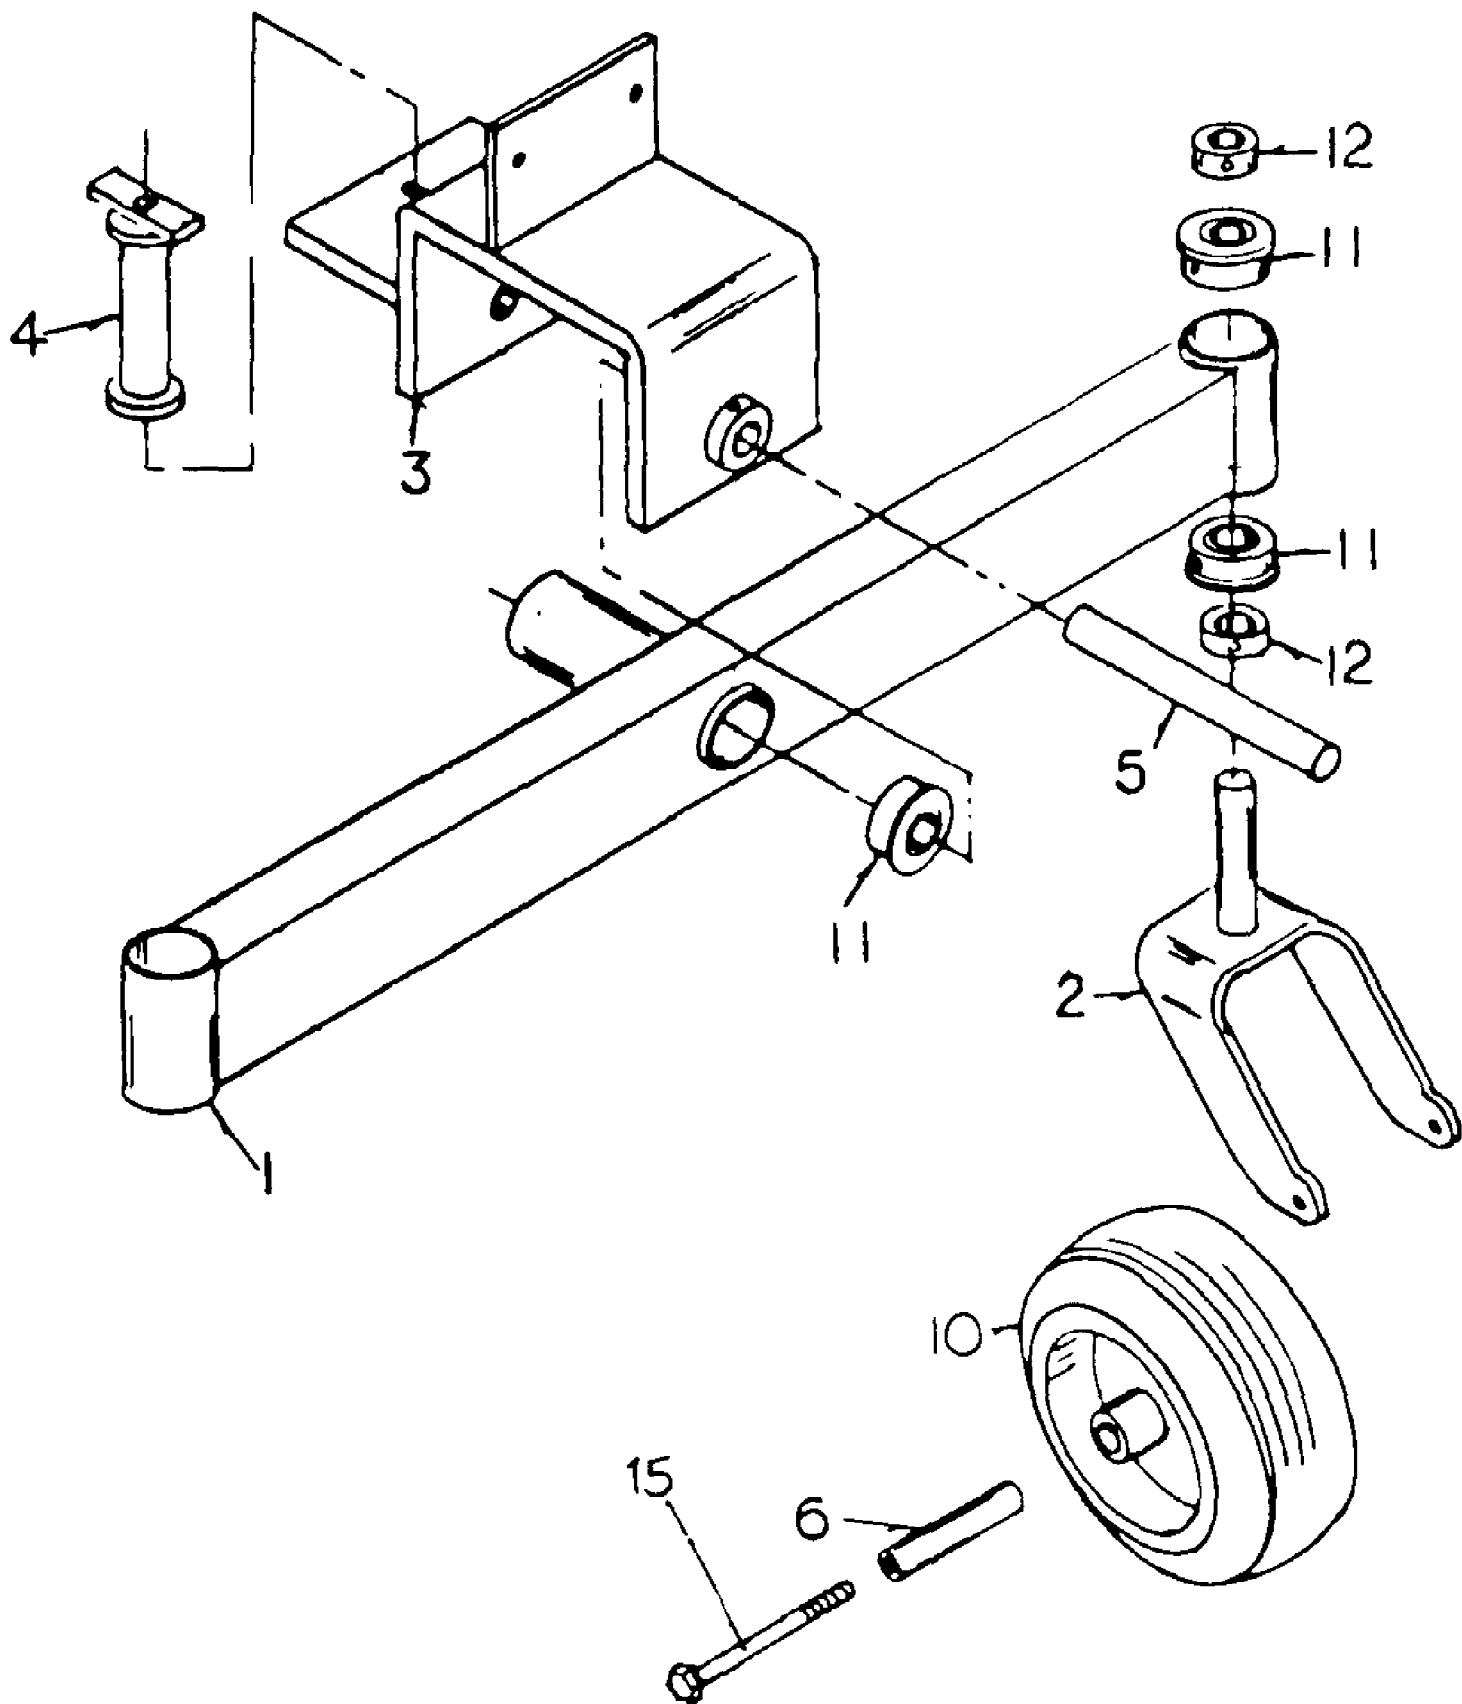

133-005-190 FR-14 (1993)
Dual Tail Wheel Assembly

Page 20 of 33

Ref #	Part Number	Qty	S/P/F	Description
1	WD-230-0004	1		Dual Tail Wheel Axle
2	WD-230-0007	2		Dual Tail Wheel Fork
3	WD-230-0005	1		Dual Tail Wheel Mount
4	WD-230-0006	1		Dual Tail Wheel Tube Block
5	WD-230-0008	1		Pivot Axle
6	WD-200-0017	2	S	Tail Wheel Axle
10	WD-900-4022	2	S	Tail Wheel Assembly
	WD-900-3505	1	S	Bearing, Wheel Assembly
	WD-900-4047	1		Tire, 13 x 5.00-6
	WD-900-4050	1		Rim, 6" x 4"
11	WD-900-3501	6	S	Bearing, 1"
12	WD-900-5510	4		Set Collar, 1"
15	WD-900-6133	2	S	Hex Capscrew, 1/2-13 x 6 1/2"