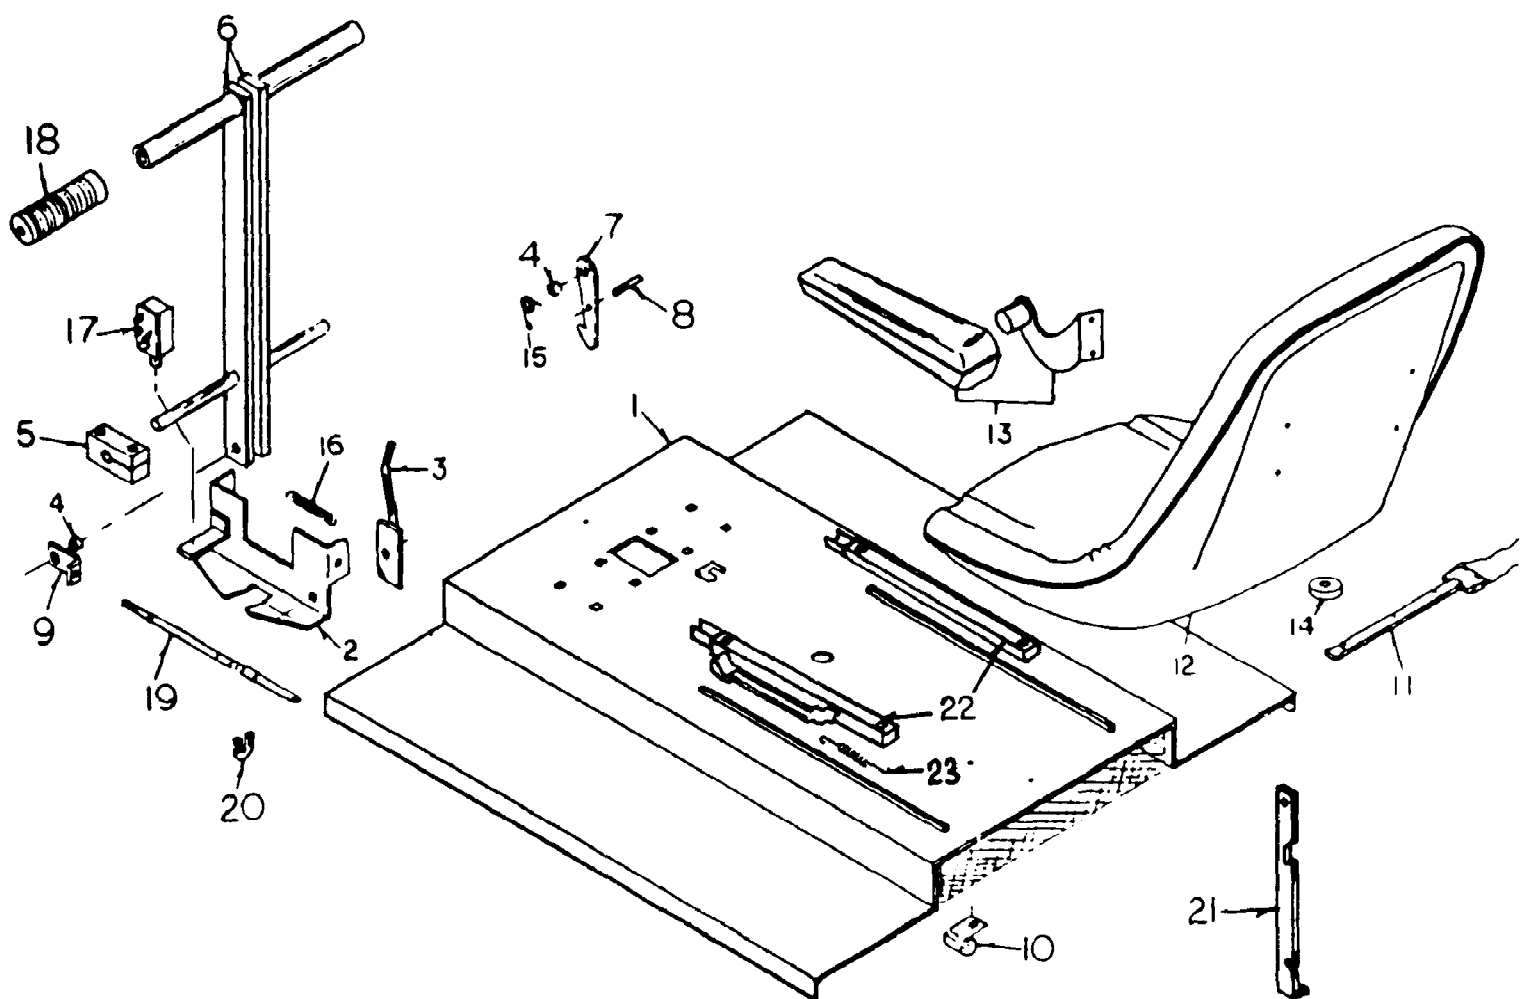

133-005-190 FR-14 (1993)
Gear Box (Superior)

Page 24 of 33

Ref #	Part Number	Qty	S/P/F	Description
1	WD-C42924	1		SHAFT - pinion with gear
2	WD-C42923	1		SHAFT - cross with gear
3	WD-C42917	1		HOUSING - with tapped holes
4	WD-C42927	1		HOUSING - with thru holes (Not shown)
5	WD-C42918	4		CUP - bearing
6	WD-C42921	4		CONE - bearing
7	WD-C42919	1		RING - retaining
8	WD-C42920	3		PLUG - pipe 1/4"
9	WD-C42922	2		SEAL - shaft
10	WD-C29581	1		KEY 3/16" x 1" input shaft
11	WD-C42928	1		PIPE - vent
?12	WD-C42926	8		BOLT - 5/6" x 1" socket head (Not shown)
13	WD-C42925	1		CAP - end
14	WD-C28215	1		KEY - 3/16" x 5/8" output shaft