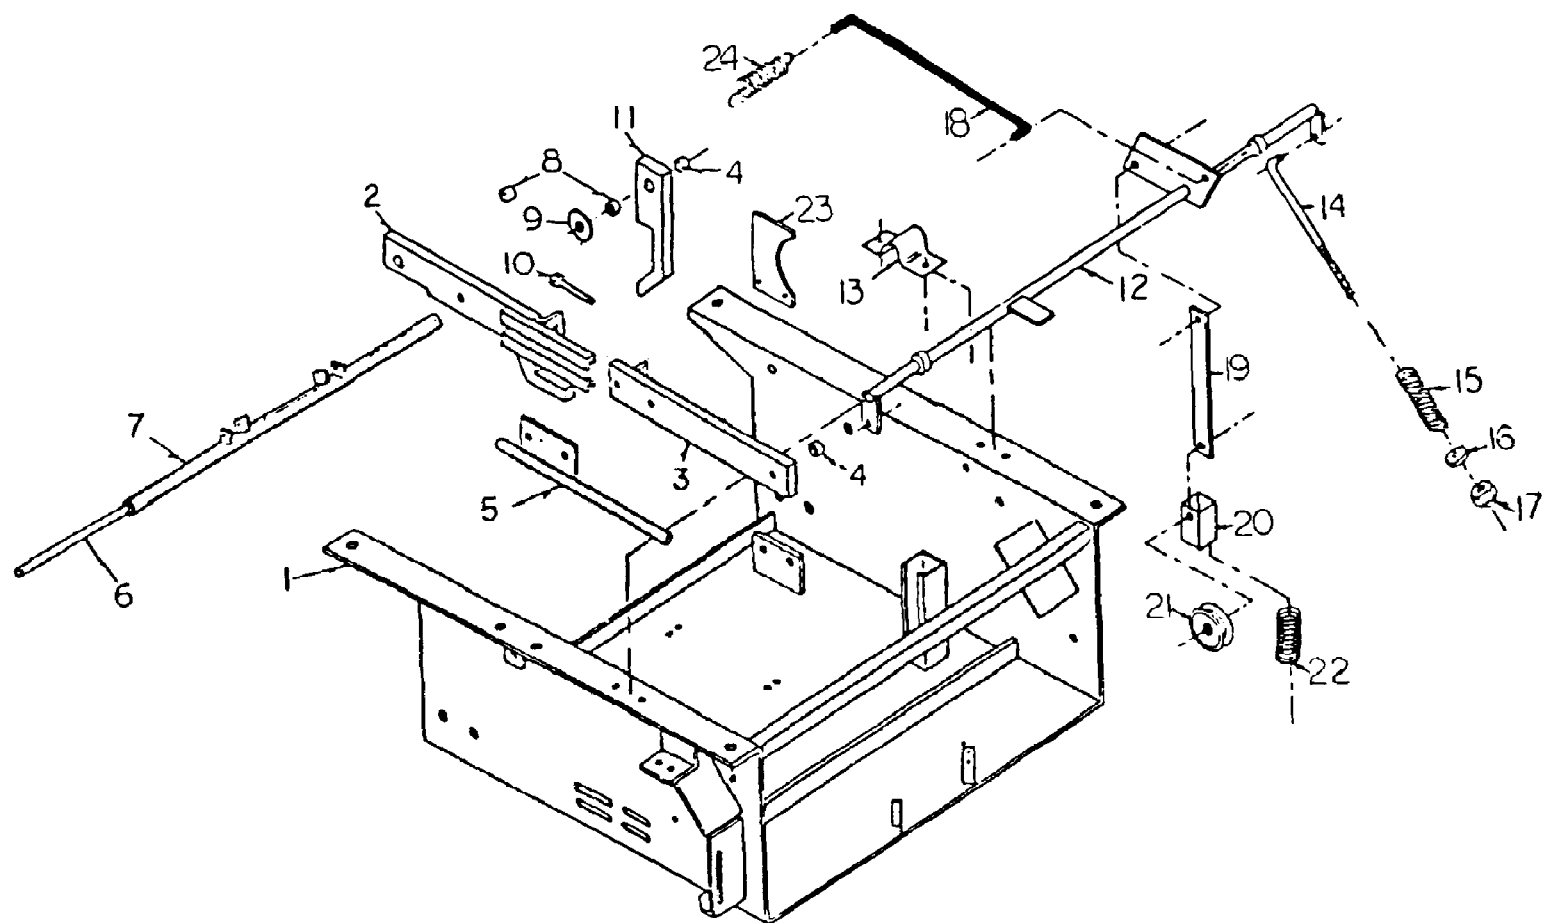

133-005-190 FR-14 (1993)
Base Assembly

Page 14 of 33

Ref #	Part Number	Qty	S/P/F	Description
1	WD-111-0000	1		Base
2	WD-300-0023RH	1		Deck Lift Arm, Front RH
	WD-300-0023LH	1		Deck Lift Arm, Front LH
3	WD-301-0024	1		Deck Lift Arm, Back RH
	WD-301-0024LH	1		Deck Lift Arm, Back LH
4	WD-300-0013S	3	S	Bushing, Short
5	WD-300-0041	1		Wire Tube
6	WD-300-0022	1		Cross Bar Pin
7	WD-300-0014	1		Cross Bar
8	WD-300-0013	3	S	Bushing, Long
9	WD-200-0015	1		Body Mount Washer
10	WD-900-6088	2		Tap Bolt, 3/8-16 x 3", GR5
11	WD-111-0023	1		Forward Nose Down Lock
12	WD-111-0037	1		Brake Clutch Cross Rod
13	WD-111-0004	2	S	Bearing, Brake Cross Rod
14	WD-111-0007	2		Caliper Rod
15	WD-900-5568	2		Caliper Spring
16	WD-900-6029	2		Flatwasher, 1/4"
17	WD-900-6027	2		Elastic Stop Nut, 1/4-20
18	WD-113-0006	1		Brake Pedal Rod
19	WD-113-0012	1		Cross Rod to Idler Pulley Linkage
20	WD-111-0019	1		Spring Loaded Idler Mount
21	WD-900-2501	1	S	Idler Pulley
22	WD-900-5580	1		Spring
23	WD-111-0012	1		Belt Retainer
24	WD-900-5501	1		Brake Pedal Spring