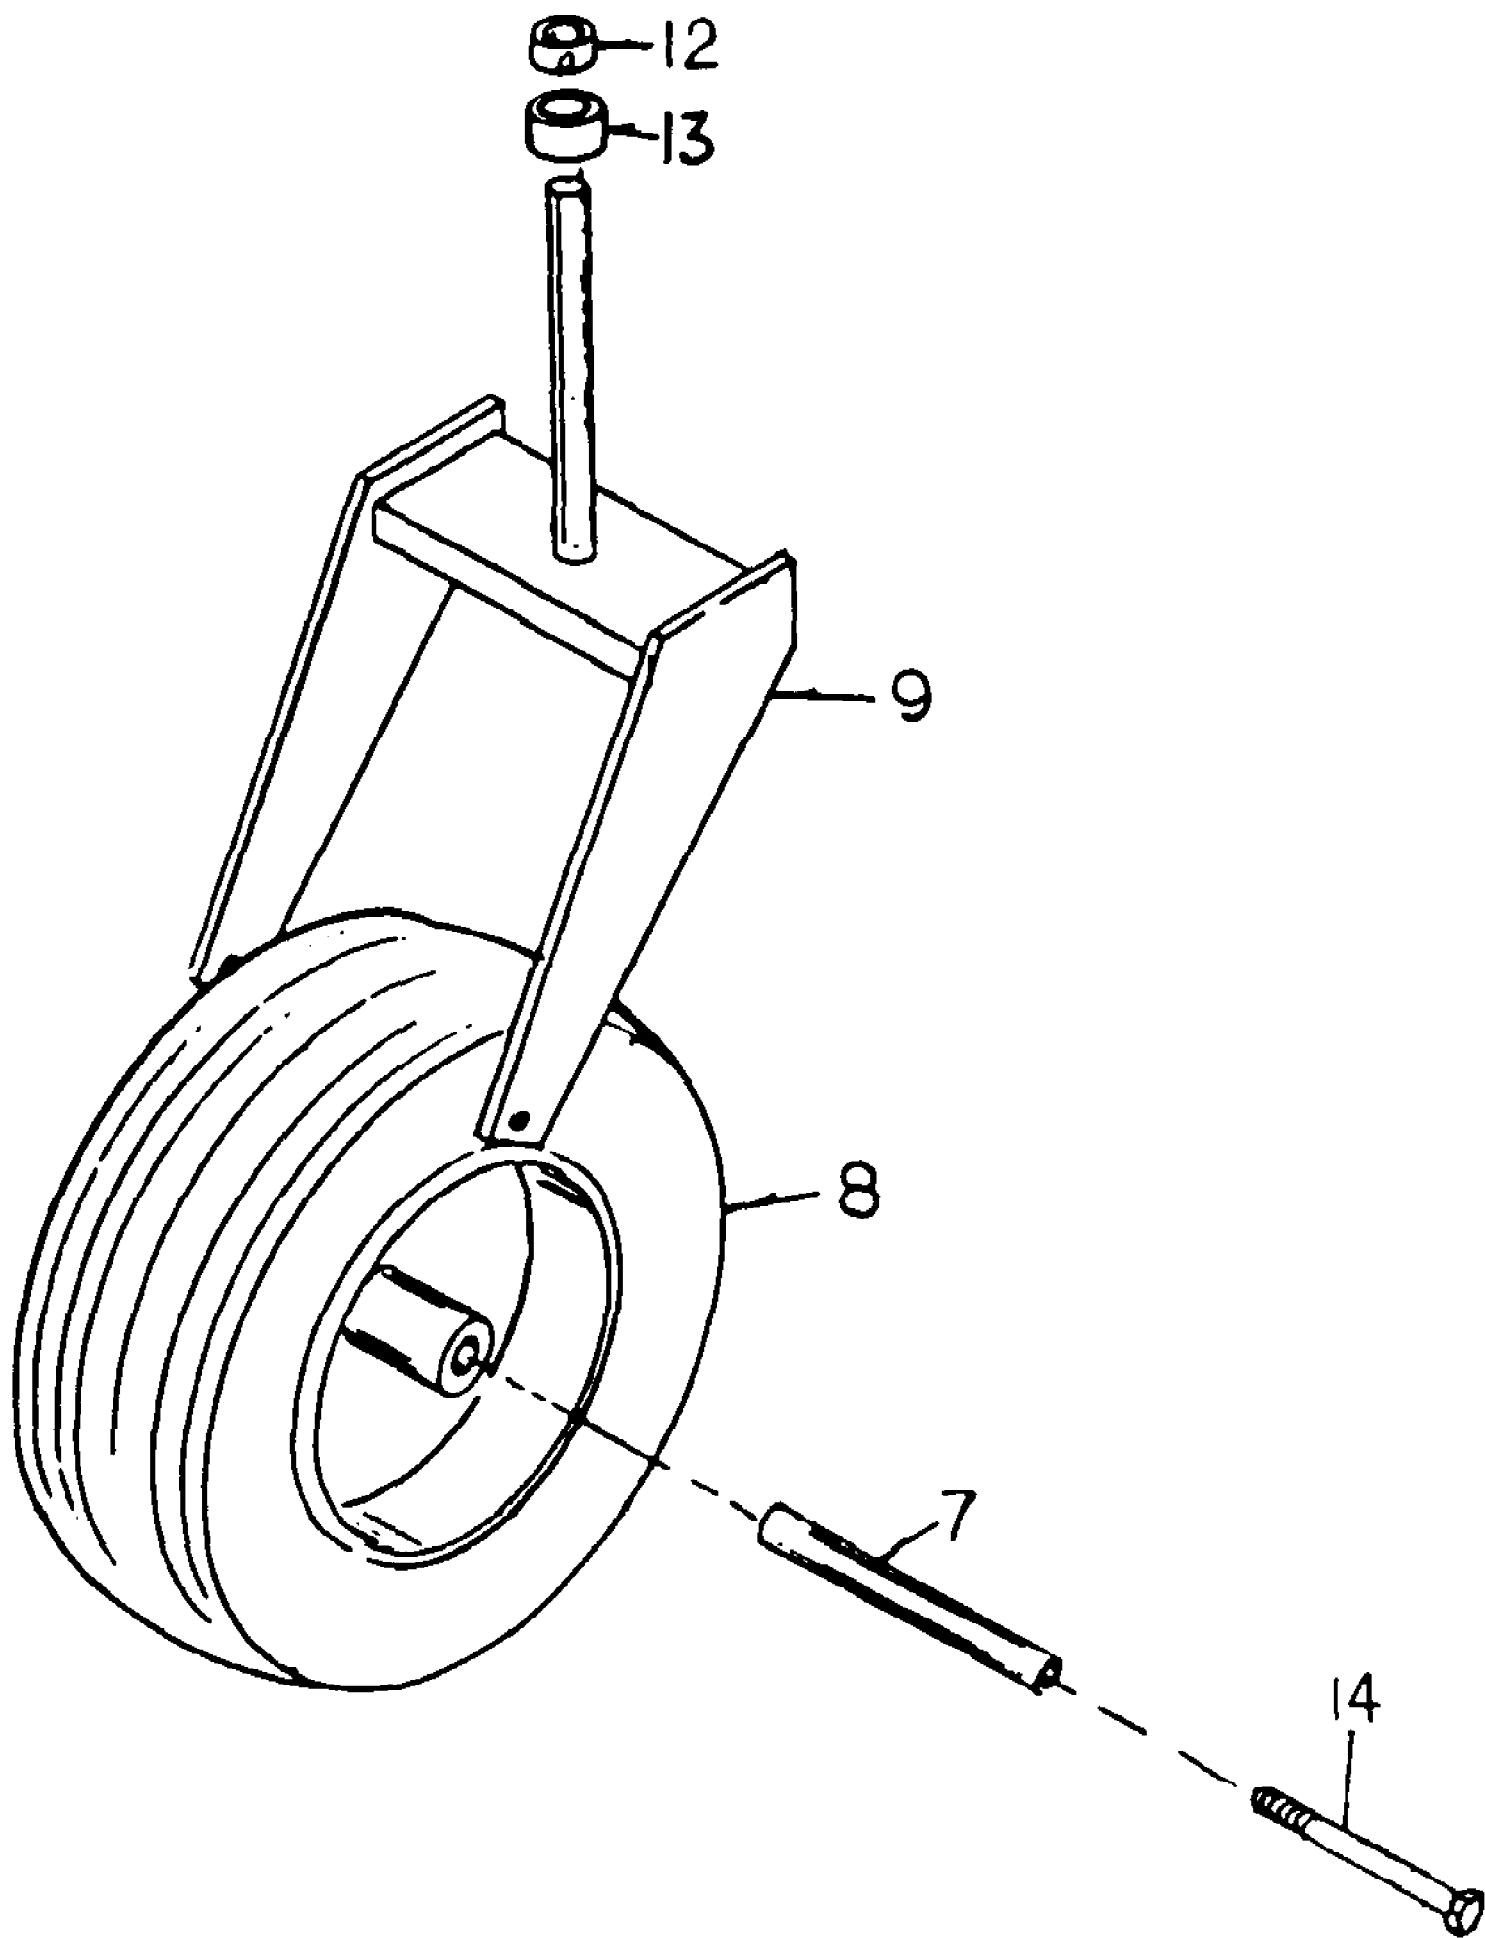

133-005-190 FR-14 (1993)
Single Tail Wheel

133-005-190 FR-14 (1993)
Single Tail Wheel

Page 28 of 33

Ref #	Part Number	Qty	S/P/F	Description
7	WD-230-0017A	1		Axle
8	WD-900-4014	1		Tail Wheel Assembly
	WD-900-3505	1	S	Bearing, Wheel Assembly
	WD-900-4015	1		Tire, 15 x 6.00-8
	WD-900-4016	1		Rim, 6" x 4.5
9	WD-210-0001	1		Tail Wheel Fork
12	WD-900-5510	1		Set Collar, 1"
13	WD-213-0003	1		Spacer, Tail Wheel Fork
14	WD-900-6134	1		Hex Capscrew, 1/2-13 x 8 1/2"