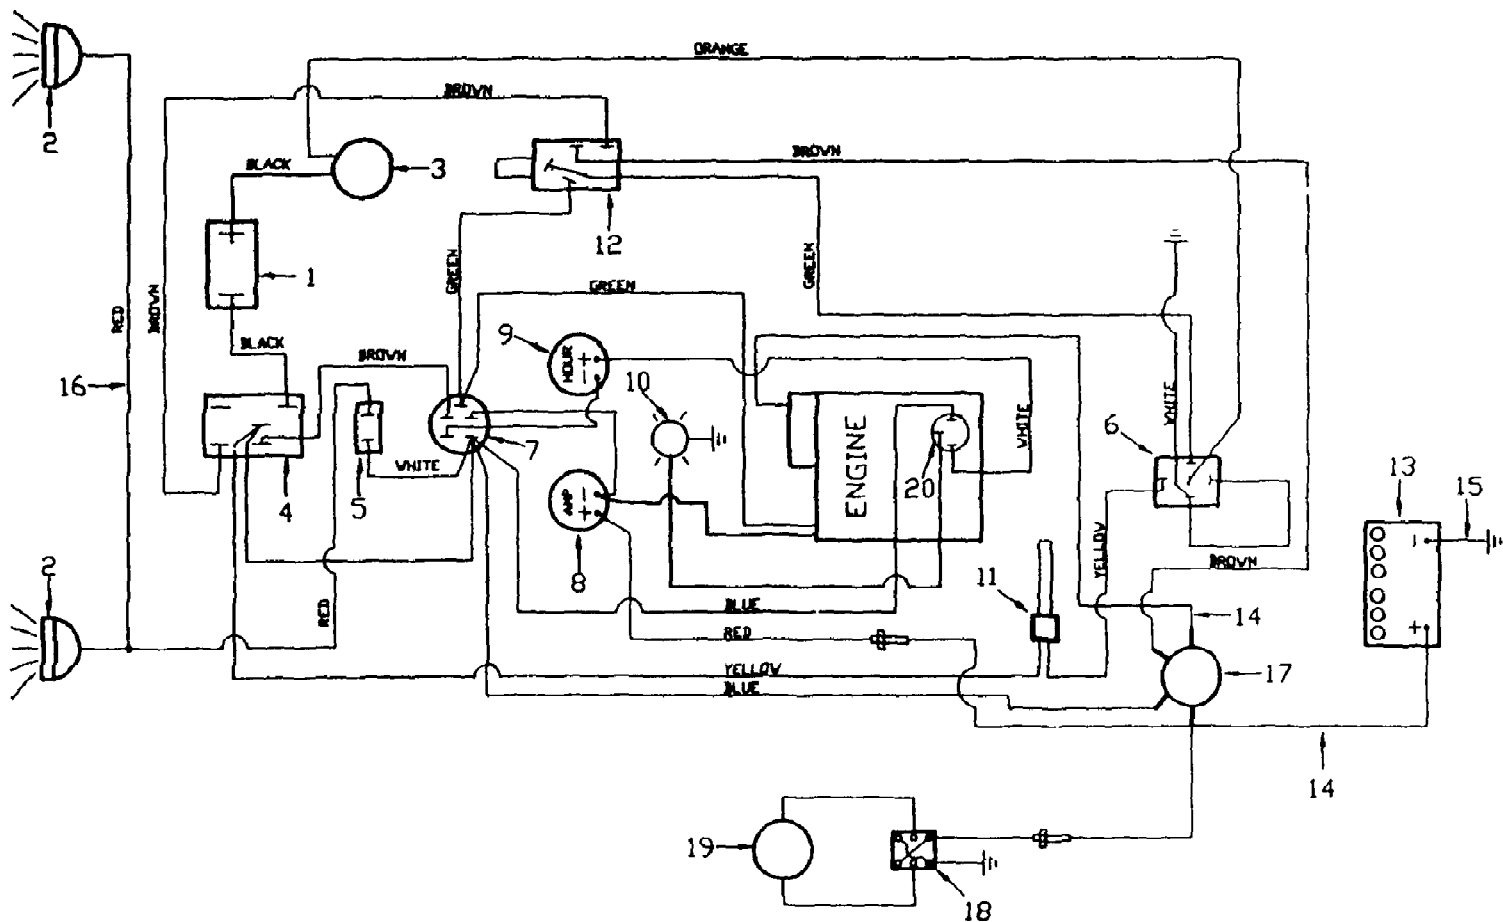

Ref #	Part Number	Qty	S/P/F	Description
1	WD-900-2044	1	S	10 Amp Circuit Breaker
2	WD-900-2014	2		Headlight Assembly
	WD-900-2024	1	S	Lens
	WD-900-2025	1	S	Bulb
	WD-900-2060	1		Lamp
	WD-900-2068	1		Headlight Gasket
3	WD-900-5581	1	S	Electric Clutch Assembly
4	WD-900-2028	1	S	PTO Clutch Switch
5	WD-900-2027	1	S	Light Switch
6	WD-900-2037	1	S	Relay
7	WD-900-2003	1	S	Ignition Switch
8	WD-900-2002	1		Amp Gauge
9	WD-900-2023	1	S	Hour Meter
10	WD-900-2041	1		Oil Light
11	WD-900-2001	1		Seat Switch
12	WD-900-2029	1	S	Safety Switch
13	WD-900-2060	1		Battery
14	WD-900-2010	2		Starter Wire
15	WD-900-2009	1		Ground Wire
16	WD-900-2032	1		Light to Switch Wire (FR-12)
16	WD-C44075	1		Wire - Light to Switch (FR-14, FR-16)
17	WD-900-2005	1		Solenoid
18	WD-900-2020	1		3 Position Deck Lift Switch
19	WD-900-2033	1		Electric Lift Actuator
20	WD-900-5017	1	S	Oil Sending Unit
	WD-900-2035	1		Wiring Harness (FR-12)
	WD-C42241	1		Wiring Harness (FR-14, FR-16)