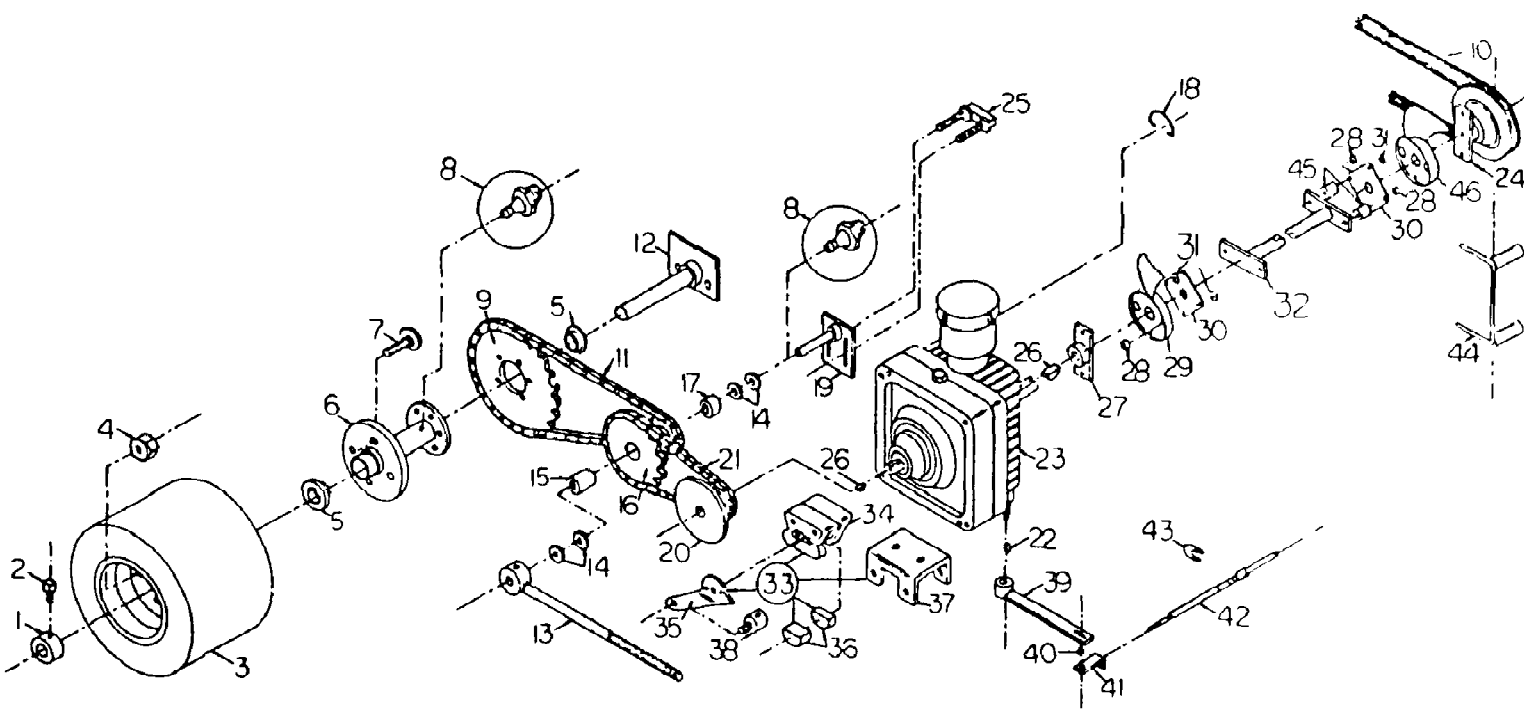

Ref #	Part Number	Qty	S/P/F	Description
1	WD-900-5510	2		Set Collar, 1"
2	WD-900-6058	2		Squarehead Setscrew, 5/16-18 x 1/2"
3	WD-900-4012	2		Drive Wheel Ass'y., 16 x 7.50-8
	WD-900-4021	1		Drive Tire, 16 x 7.50-8
	WD-900-4003	1		Rim, 8" x 5 1/2"
4	WD-900-6138	8		Lug Nut, 1/2-20
5	WD-900-3501	4	S	Drive Wheel Bearing
6	WD-900-4009	2		Drive Wheel Hub (FR-12)
	WD-600-0006	1		Wheel Hub Ass'y., Regular (Includes Items 5, 6, 7, 8 & 9)
6	WD-900-4033	1		Hub - Drive Wheel (FR-14, FR-16)
7	WD-900-6137	8		Lug Bolt, 1/2-20 x 1 1/4"
8	WD-900-5619	4		Self-tapping Zerk, 1/4-28
9	WD-901-1502	2	S	Final Drive Sprocket, 40A 54
10	WD-900-3011	1	S	Transmission Belt
11	WD-900-1000	2	S	Final Drive Chain (FR-12)
11	WD-C44081	1		Chain - Final Drive (FR-14, FR-16)
12	WD-100-0001	2		Drive Wheel Axle
13	WD-100-0017	2	S	Support Collar
14	WD-900-6003	8		Machine Washer, 3/4", 10 GA
15	WD-900-3500	2	S	Idler Sprocket Bearing, 1/2"
16	WD-901-1501	2	S	Idler Sprocket
	WD-901-1501A	1	S	Idler Sprocket w/Bearings
17	WD-900-3502	2		Idler Sprocket Bearing, 3/4"
18	WD-900-4510	2		Transmission Dump Valve Clip
19	WD-100-0002	2	S	Idler Sprocket Shaft
20	WD-901-1505	2	S	Transmission Sprocket w/Brake Disc
21	WD-C44083	1	S	Chain - Primary Drive (FR-14, FR-16)
21	WD-900-1001	2		Primary Drive Chain (FR-12)
22	WD-900-4524	2		Woodruff Key, 1/8" x 3/8"
23	WD-900-4504	1	S	Transmission, LH (Shown)
	WD-900-4505	1		Transmission, RH
	WD-900-4523	1		Transmission Diaphragm
	WD-900-4528	1	S	Seal Kit For model 6
	WD-900-4529	1		Trans. Reservoir Kit For model 6
24	WD-900-4521	1	S	Pulley w/Drive Plate
25	WD-100-0016	2		Bolt Bar
26	WD-900-4508	4	S	Woodruff Key, 1/8" x 1/2"
27	WD-900-4522	1		Hub w/Drive Plate
28	WD-111-0025	4		Bolt Spacer
29	WD-900-4520	1		Fan, ccw
30	WD-111-0021	2	S	Drive Plate
31	WD-900-6161	6		Washer, 1/4", 10 GA
32	WD-111-0018	1		Cross Shaft
33	WD-900-5690	1		Brake Assembly, LH
	WD-900-5691	1		Brake Assembly, RH
34	WD-900-5564	1		Brake Caliper
35	WD-900-5565	1		Caliper Lever, LH
	WD-900-5566	1		Caliper Lever, RH
36	WD-900-5567	1	S	Brake Pad (Set)
37	WD-900-5588	1		Caliper Bracket
38	WD-111-0014	2		Caliper Rod Collar